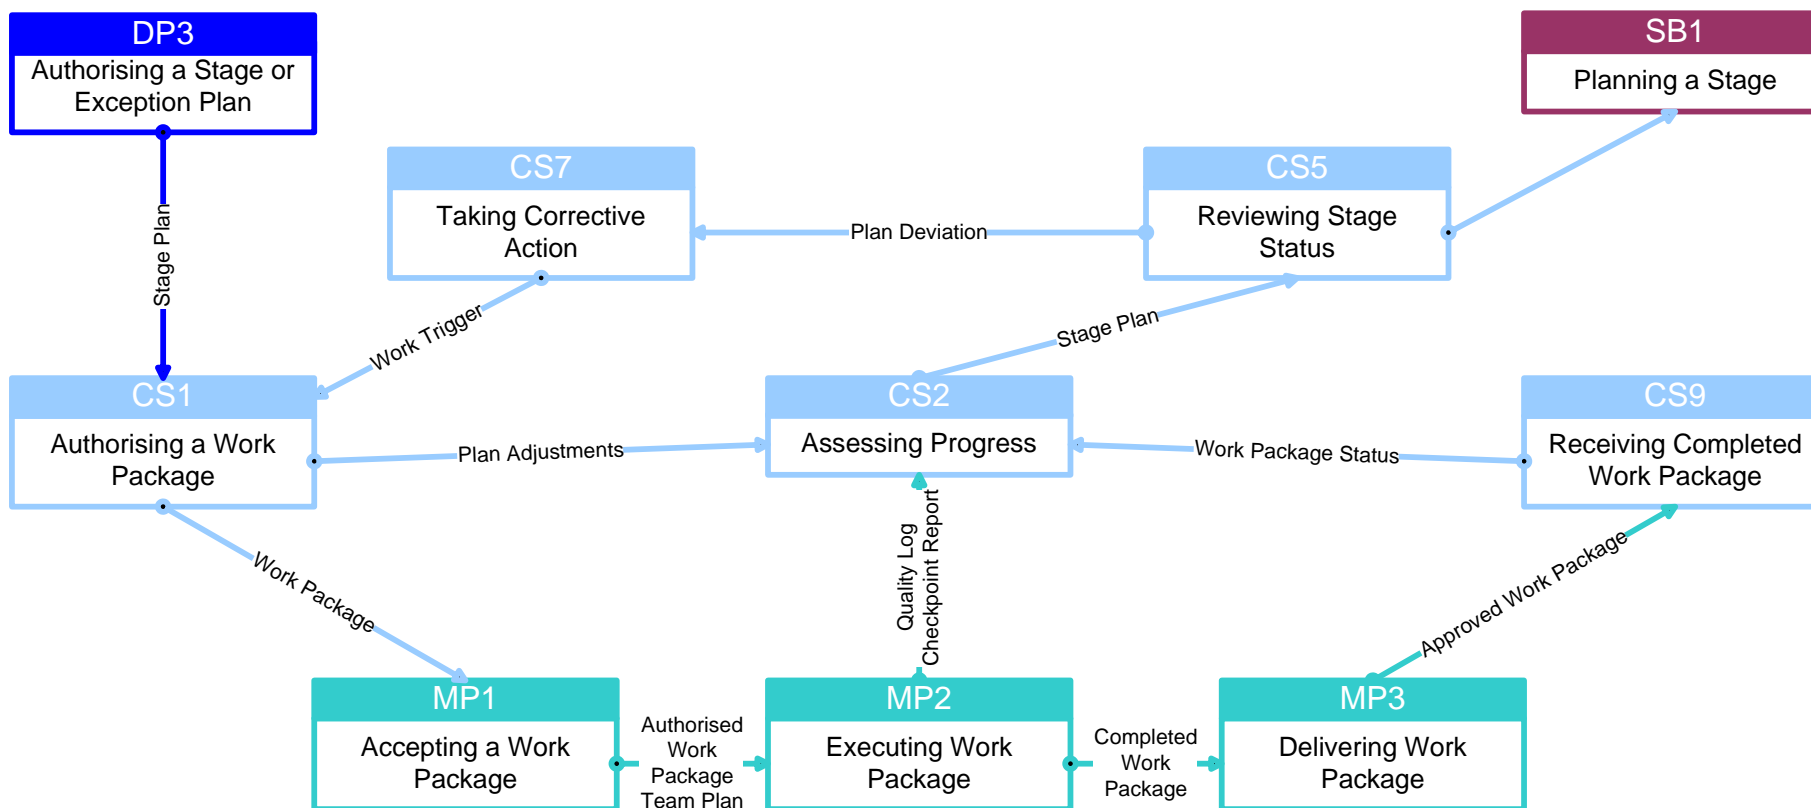

Partial PRINCE2 Process Model — Ensuring Work is Done

AFA are leaders in the field for Training and Consultancy in PRINCE2 Project Management, MSP Programme Management, M_o_R Risk Management. Change Management and Benefits Management, Please contact our training team for further information on 0845 643 9101