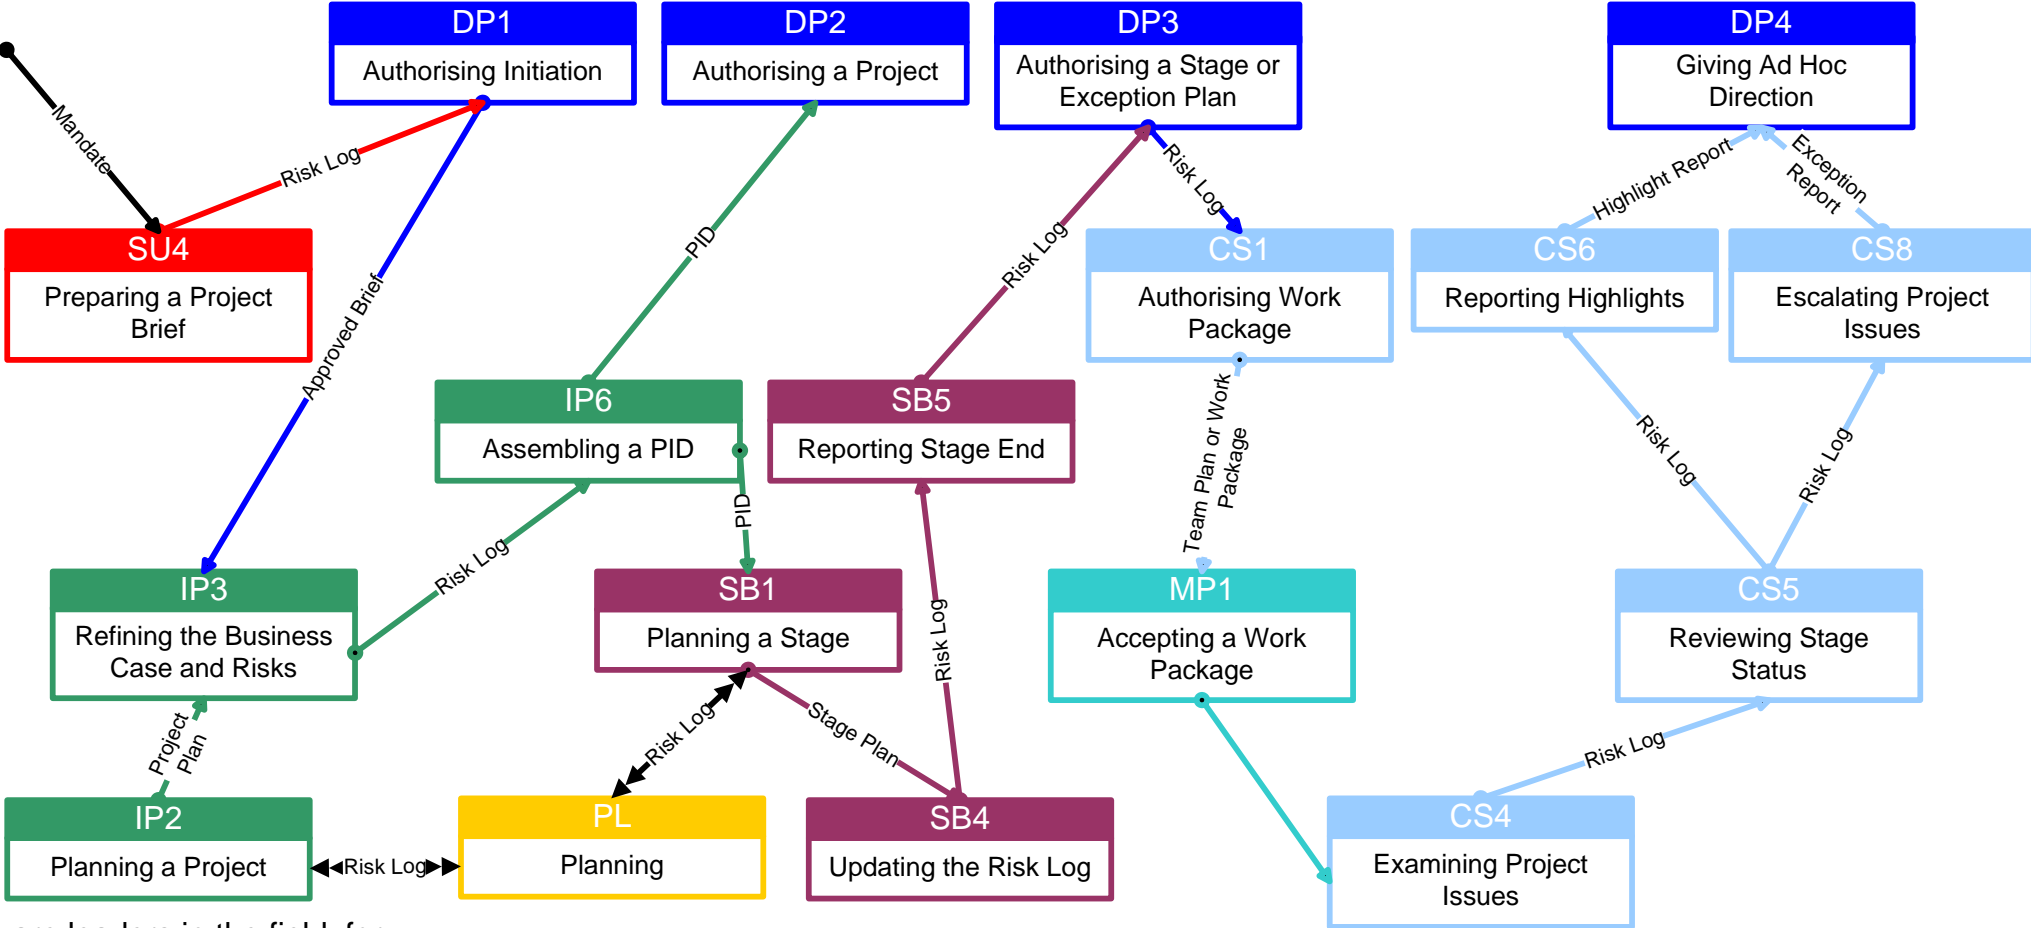

Partial PRINCE2 Process Model — Risk

AFA are leaders in the field for Training and Consultancy in PRINCE2 Project Management, MSP Programme Management, M_o_R Risk Management, Change Management and Benefits Management. Please contact our training team for further information on 0845 643 9101