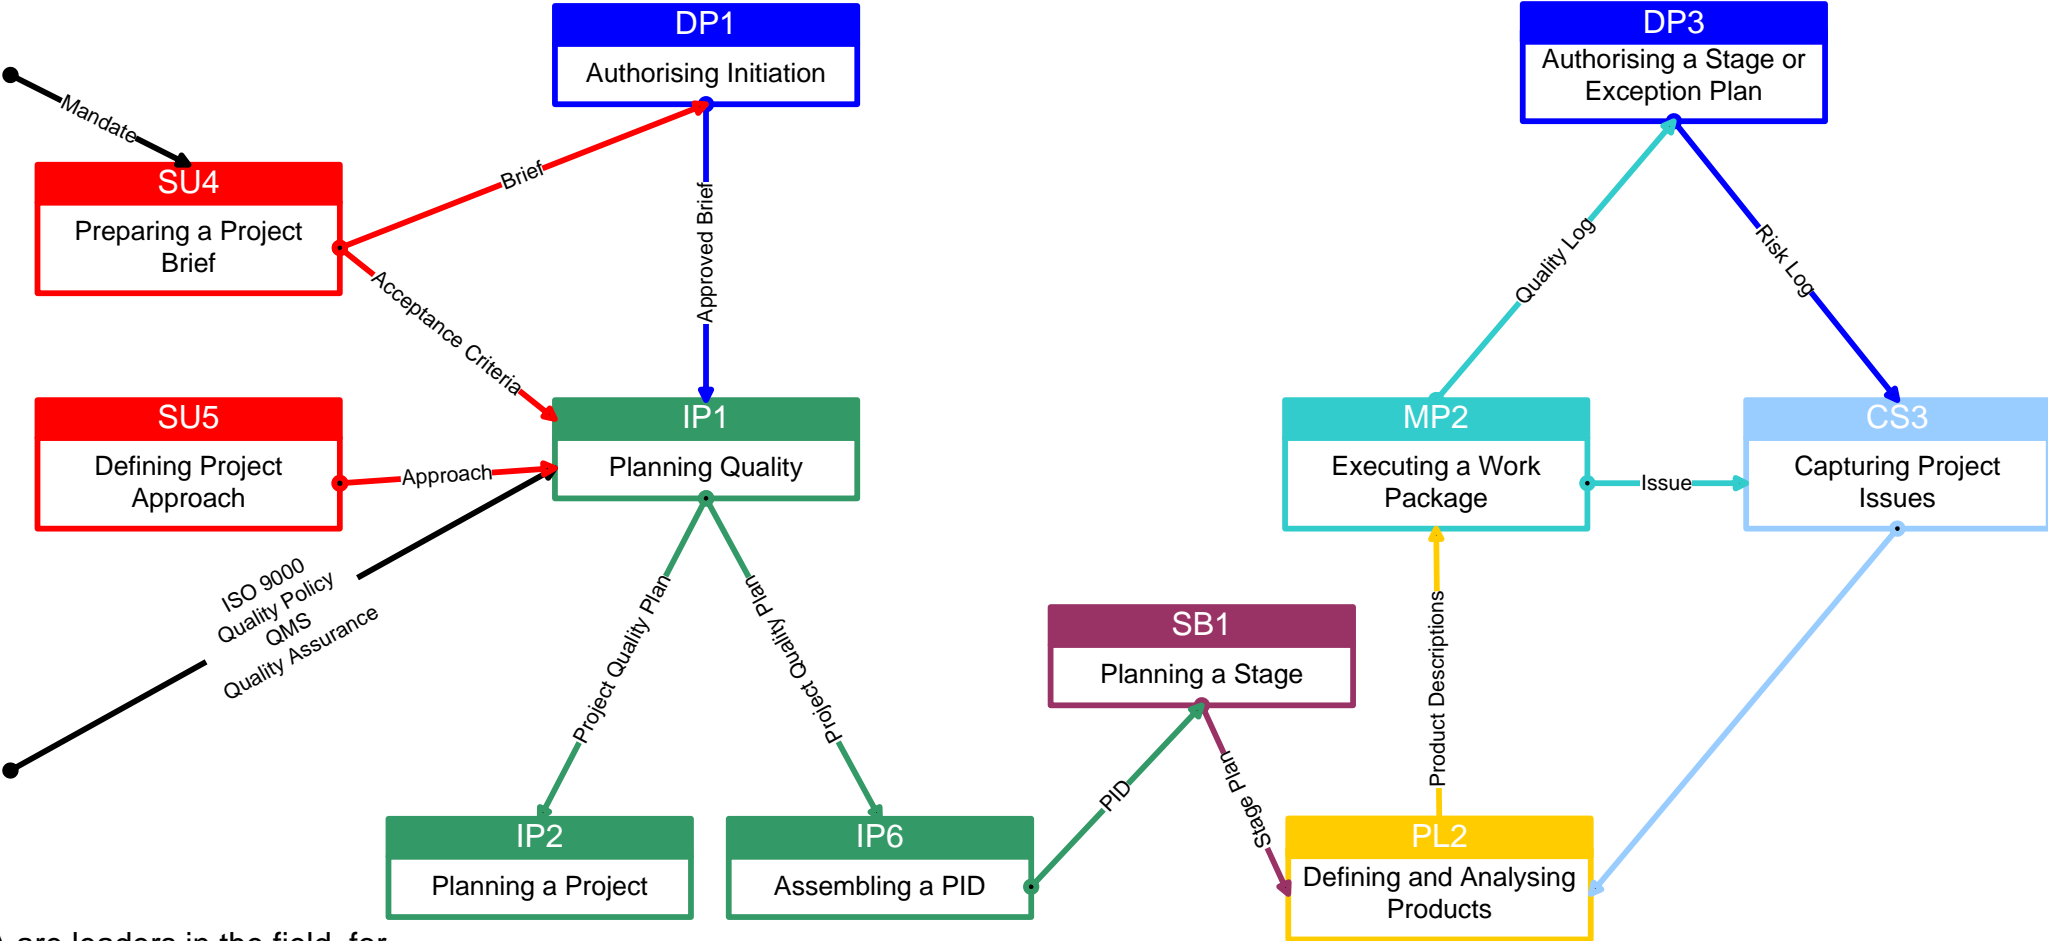

Partial PRINCE2 Process Model — Quality

AFA are leaders in the field for Training and Consultancy in PRINCE2 Project Management, MSP Programme Management, M_o_R Risk Management. Change Management and Benefits Management, Please contact our training team for further information on 0845 643 9101