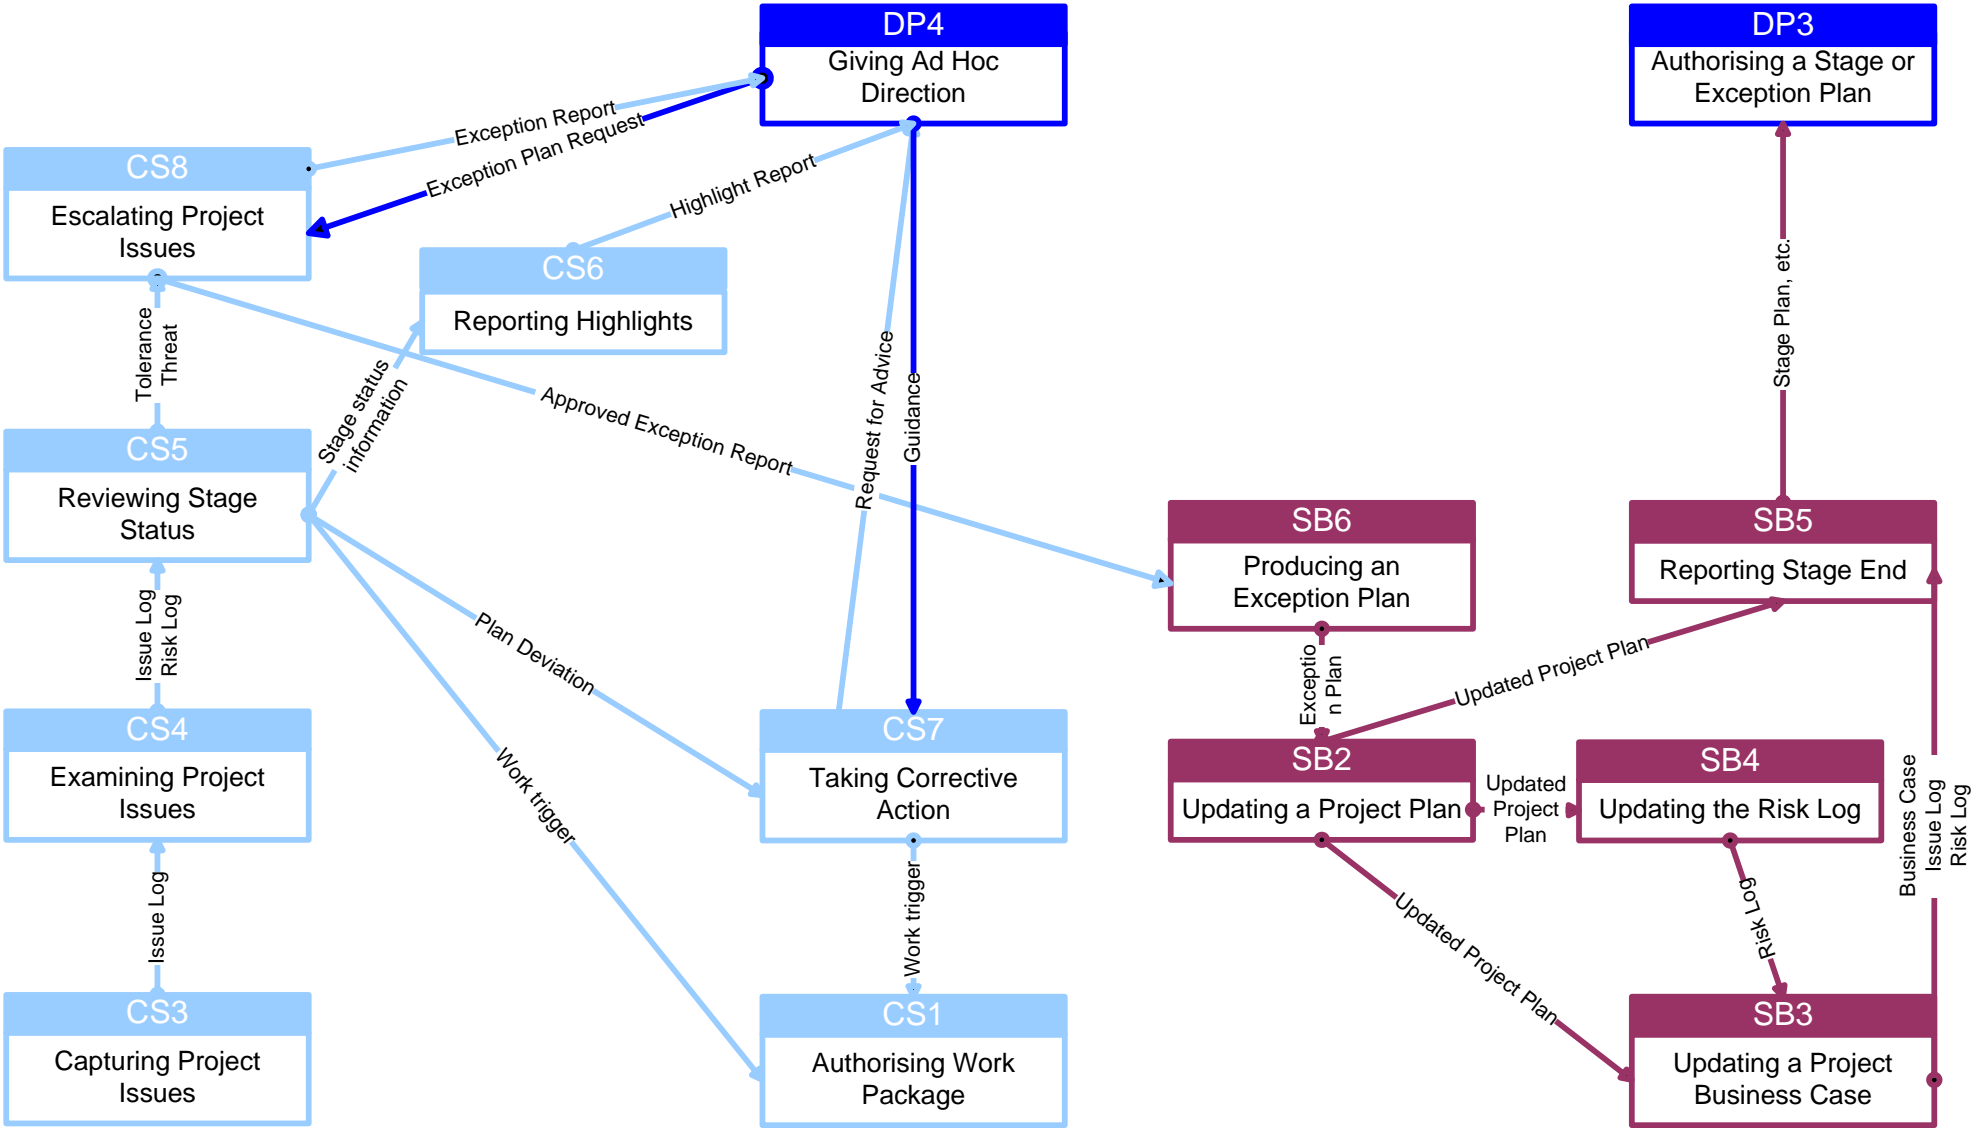

Partial PRINCE2 Process Model – Handling Issues

AFA are leaders in the field for Training and Consultancy in PRINCE2 Project Management, MSP Programme Management, M_o_R Risk Management, Change Management and Benefits Management. Please contact our training team for further information on [0845 643 9101](tel:08456439101)