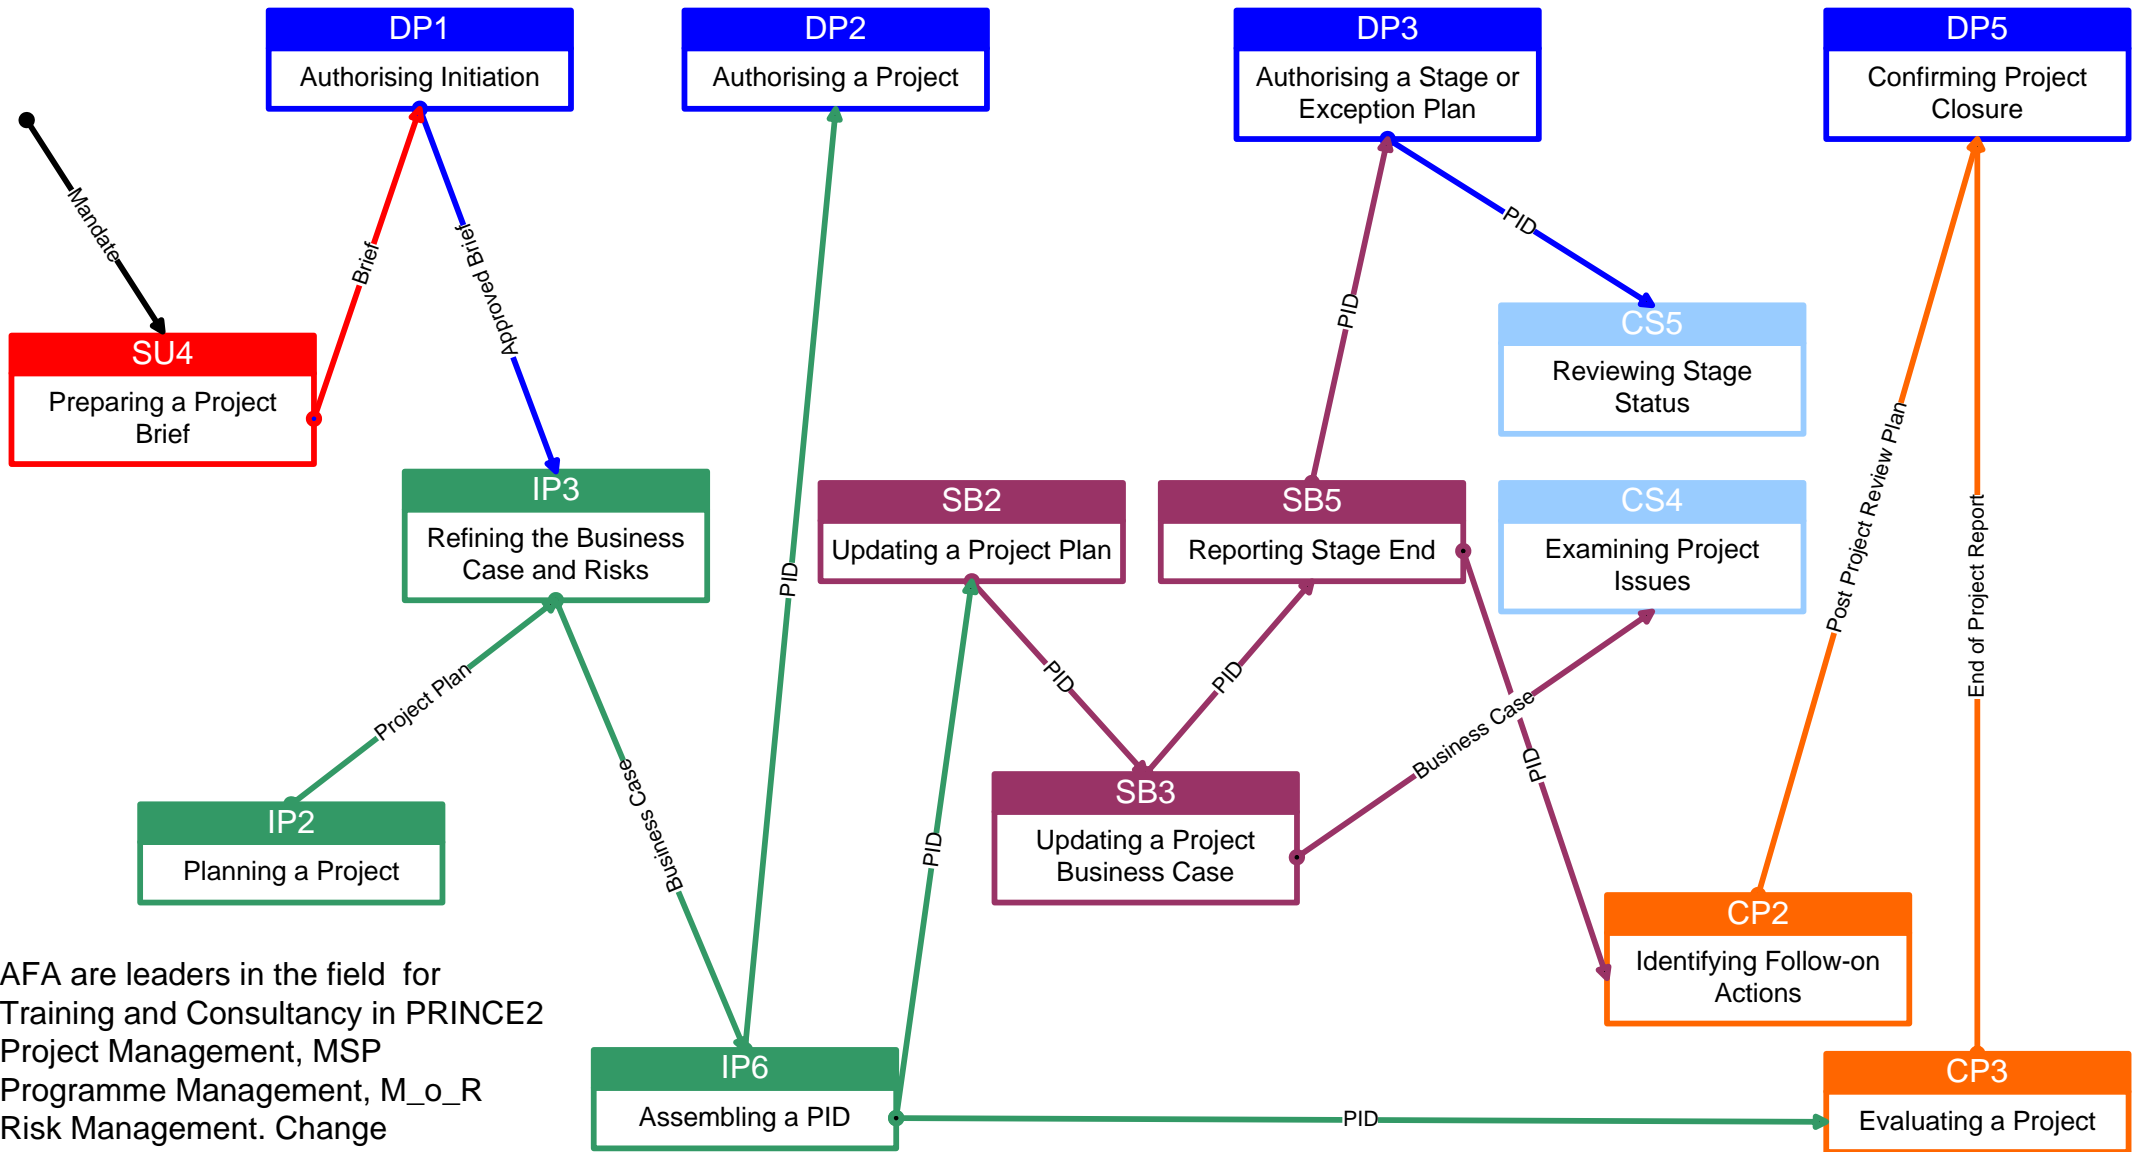

# Partial PRINCE2 Process Model — Business Case

AFA are leaders in the field for Training and Consultancy in PRINCE2 Project Management, MSP Programme Management, M\_o\_R Risk Management. Change Management and Benefits Management. Please contact our training team for further information on 0845 643 9101